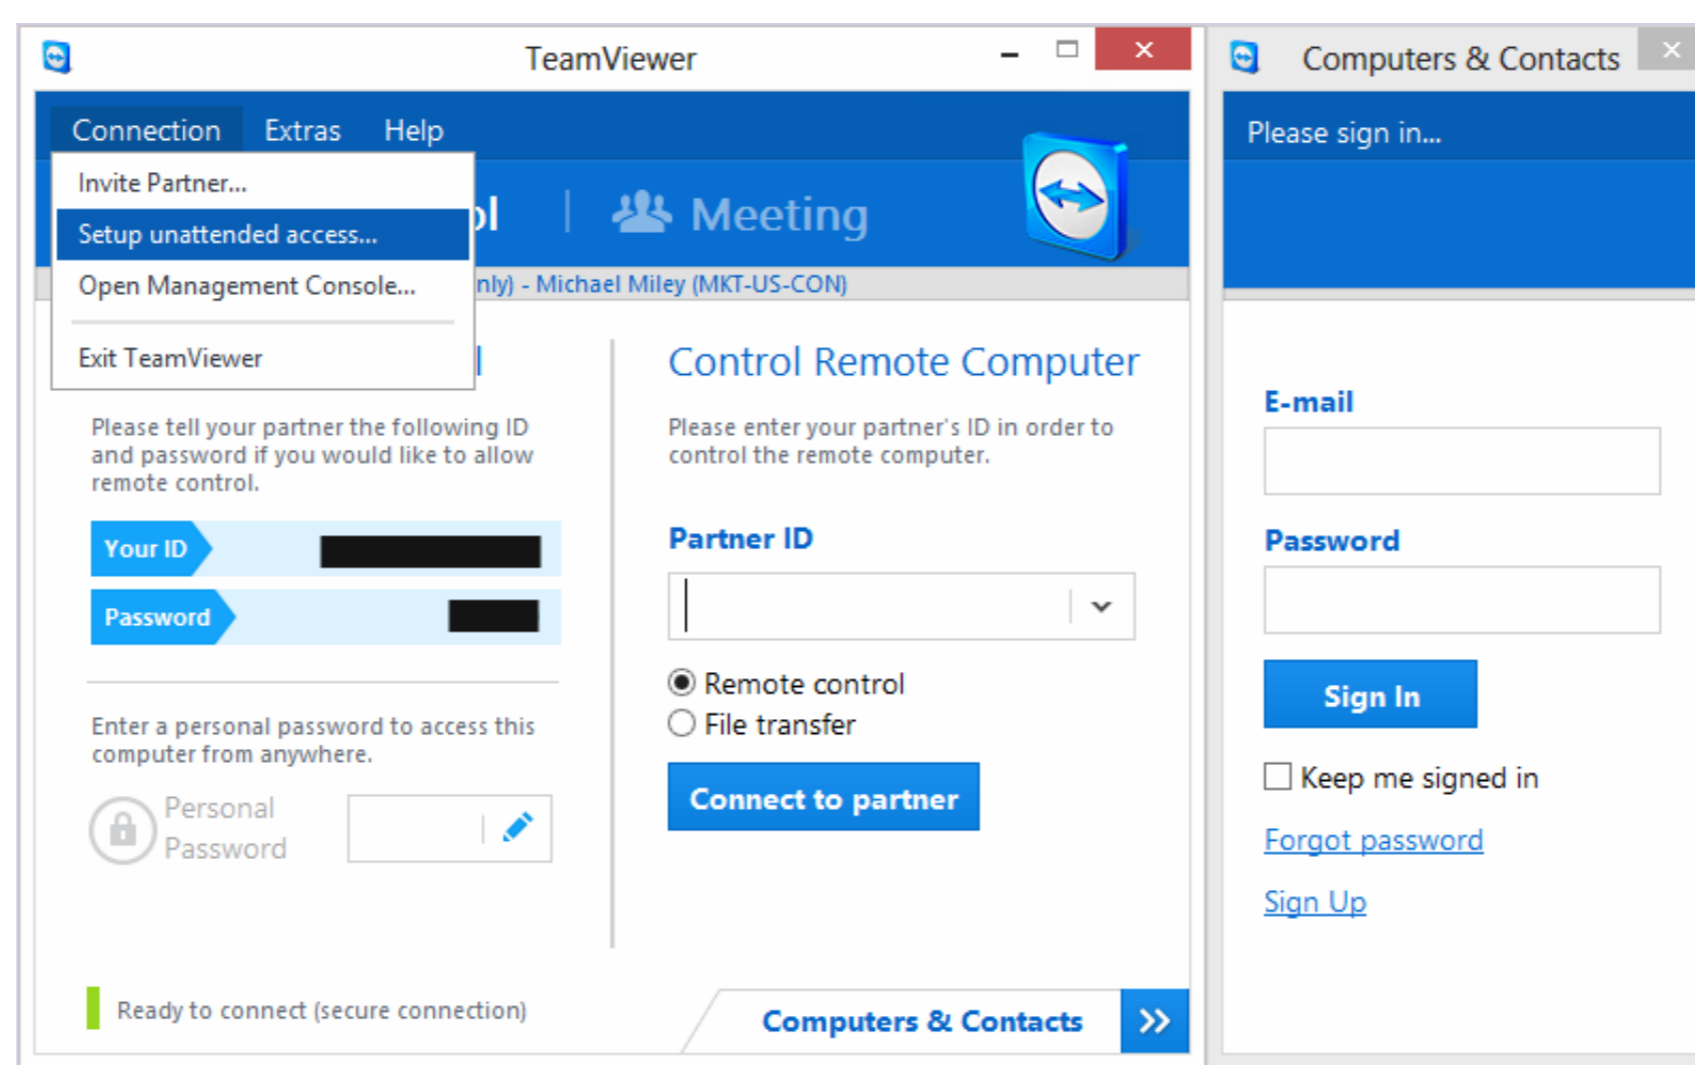

Download

[Remote Access Password](#)

[Remote Access Password](#)

Download

Remote Desktop displays computers in lists in the main window. In other words its called brute force password cracking and is the most basic form of password Solution. TeamViewer is a well-known remote-desktop application that enables users to work on their client's computer without having to visit ...

The following page(s) contain instructions on using Remote Desktop to connect to ... Desktop settings every time you change your UMKC Username password.

remote access password

remote access password, remote access password oxford, remote access password not working, remote access password change, remote access password expired, remote access password management, sharp remote access password reset, oxford remote access password reset, how to change tally remote access password, teamviewer set remote access password, teamviewer remote access password, postgresql remote access password, remote access without password